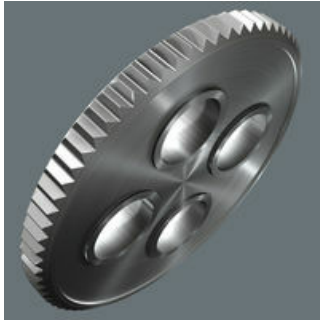

Zyklop Metal Switch

Due to the ever-more confined working environment, space is becoming more and more an issue for the application of ratchets. Our product developers therefore intensively occupied themselves with the issue of confined working spaces, and Wera has now solved this problem. The extremely slim and robust Zyklop Metal ratchet with a long lever was what emerged. When the change in direction needs to be quick, the Zyklop Metal Switch ratchet is the right tool. When the socket must not get lost and a coincidental change of direction has to be avoided at all cost, the Zyklop Metal Push is the correct choice.

Slim design

Forged, full metal ratchet (chrome-molybdenum) that is extremely robust with a long service life; slim design to enable work in very confined spaces.

Reversible

Switch lever for convenient change of direction.

Web link

https://products.wera.de/en/zyklop_ratchets_and_accessories_the_zyklop_ratchets_the_zyklop_ratchets_3_8_the_zyklop_metal_ratchet_switch_3_8_8100_sb_11.html

Wera - 8100 SB 11
05004051001 - 4013288173959

Small return angle

Fine-pitched with 72 teeth for a return angle of only 5°

Take it easy tool finder system

Take it easy tool finder system - with profile and size colour-coding for quick and easy tool selection. Colour-coded system for hexagon drive screws (L-Keys, Zyklop bit sockets), external hex drive screws and nuts (Joker wrenches, Zyklop sockets and Zyklop bit sockets with holding function), and TORX® drive screws (L-Keys, Zyklop bit sockets).